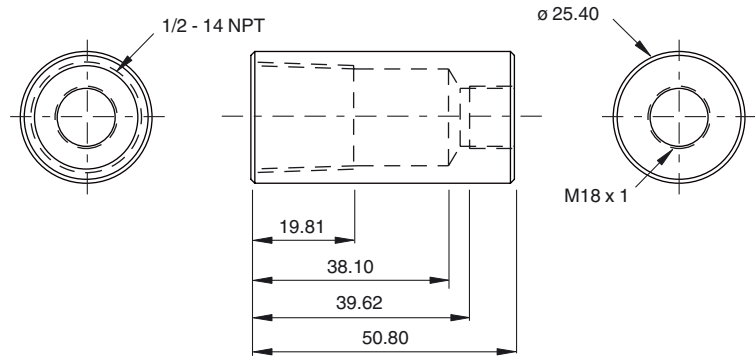

Dimensions

Model Number

M 18-1/2" NPT ALUM.

Conduit adapter

Features

- Converts 18 mm diameter to 1/2 inch NPT conduit
- For use with 18 mm diameter sensors

Technical data

Mechanical specifications