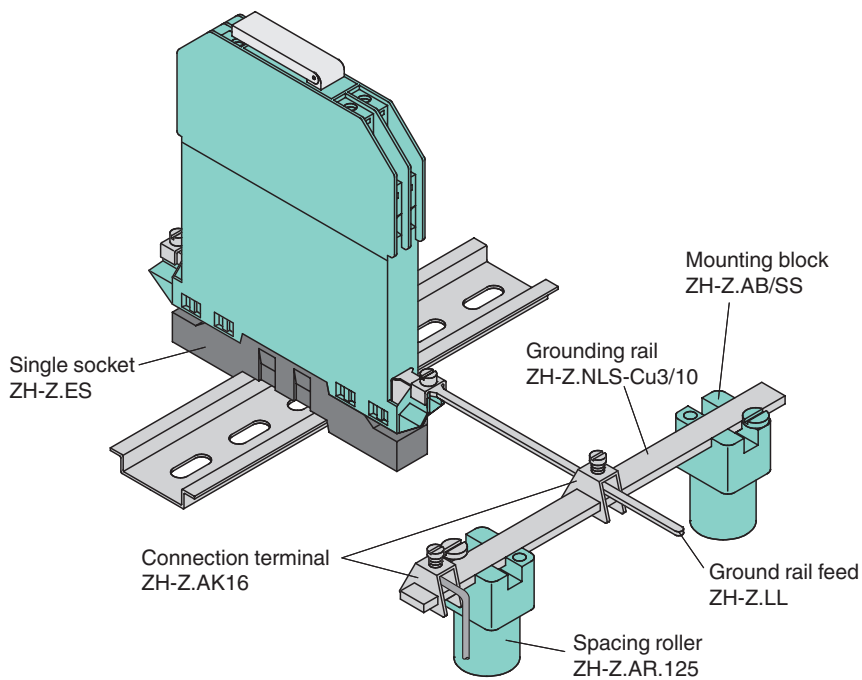

Ground Rail Feed

ZH-Z.LL

- Accessory Zener Barriers
- For individual grounding through insulated mounting
- Packaging unit: 1 piece

Ground Rail Feed

Assembly

Release date: 2022-10-19 Date of issue: 2022-10-19 Filename: 028782_eng.pdf