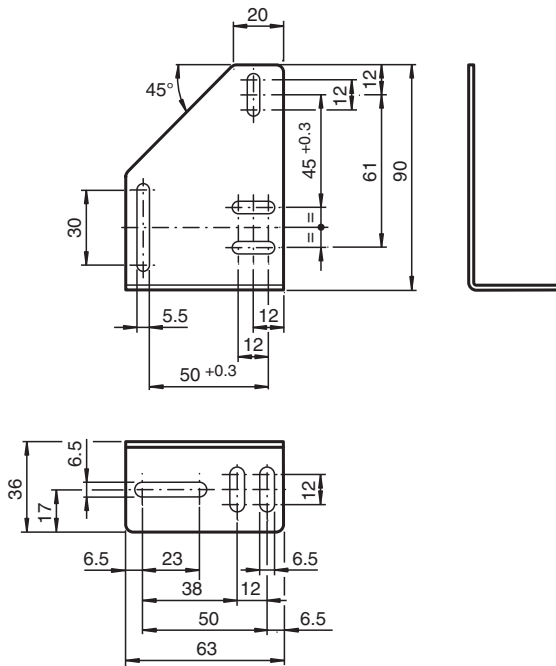

## OMH-RL36

- Mounting bracket
- Simple and fast mounting

Mounting bracket

### Dimensions

#### Mechanical specifications

Material	Metal sheet (steel), zinc-plated
Mass	approx. 95 g
Mounting	Mounting accessories included