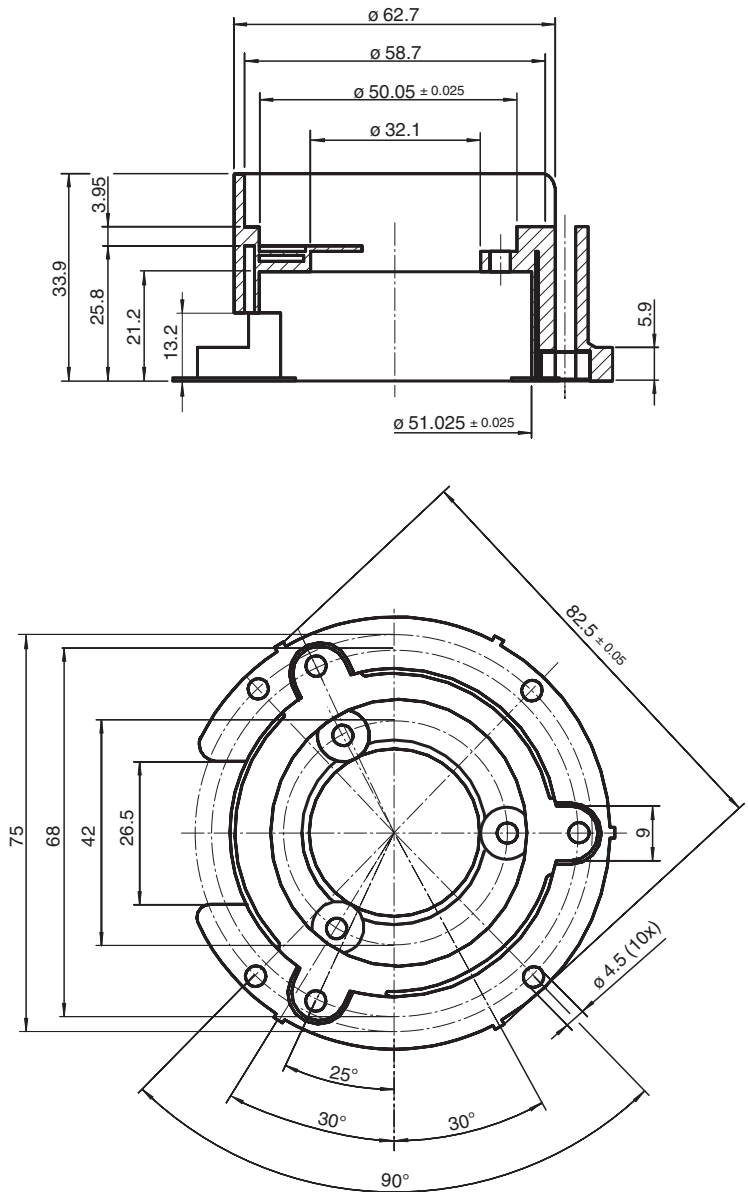

Mounting bracket for servo flange 9300

Mounting bracket for servo flange

Dimensions

Technical Data

Ambient conditions

Ambient temperature -40 ... 120 °C (-40 ... 248 °F)

Mechanical specifications

Material PPS
 Mass 54 g

Matching System Components

	<p>9311</p>	<p>Mounting set for the mounting bracket 9300</p>
---	-------------	---

Release date: 2022-12-07 Date of issue: 2022-12-12 Filename: 045037_eng.pdf