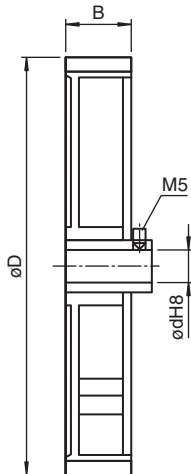

Measuring wheel

9102, 12

- Pimpled rubber coating
- 500 mm circumference

Measuring wheel for shaft diameter 12 mm

Dimensions

Technical Data

| Mechanical specifications | |
|---------------------------|--------------------------------------|
| Surface | pimpled rubber Nitril (NBR)-Blend |
| Diameter | D = 159 mm |
| Circumference | 500 mm |
| Width | 25 mm |
| Shaft diameter | d = 12 mm |