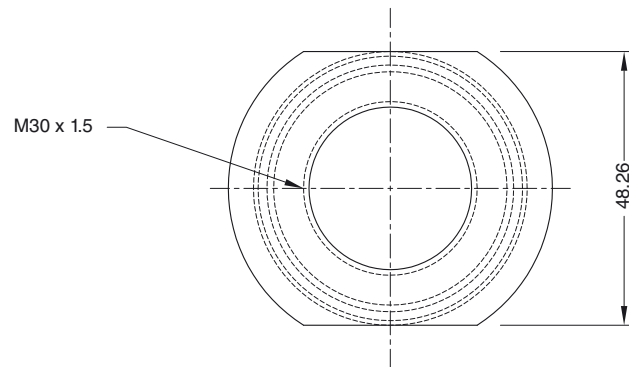

## Dimensions

### Model Number

MH M-101A/30MM

Sensor well

### Mechanical specifications

Material Delrin