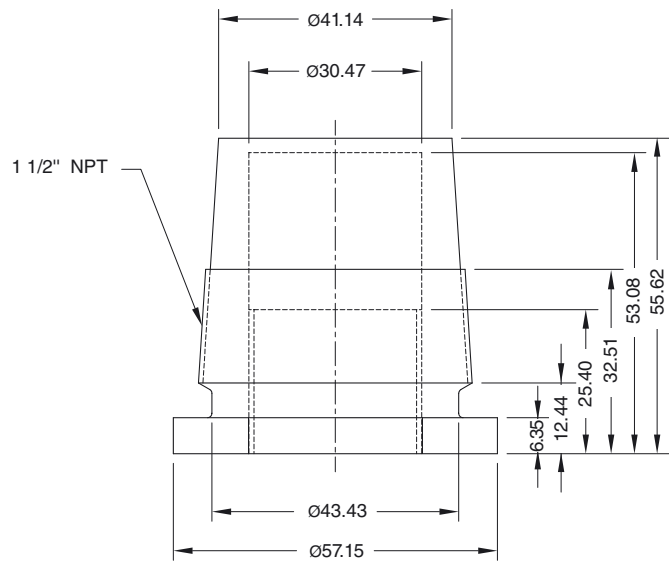

## Dimensions

### Model Number

MH M-101A/30MM

Sensor well

## Technical data