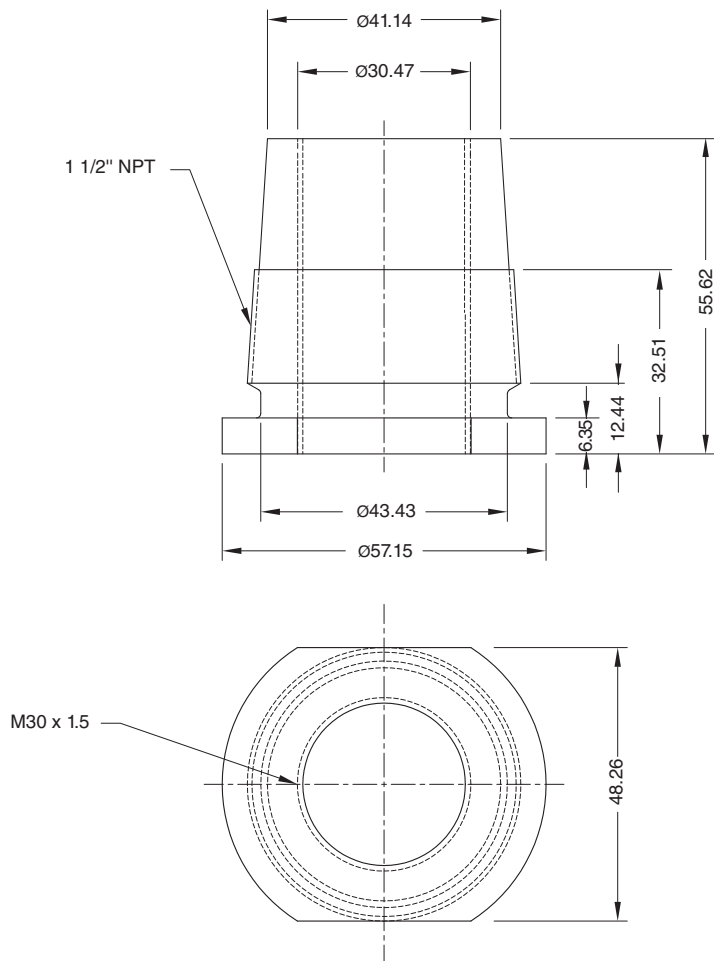

Sensor well

M-105

- For use with 30GM series Ultrasonic sensors
- sensor not included

Sensor well

Dimensions

Technical Data

Mechanical specifications

Material	PTFE
----------	------

Technical Data

Note

sensor not included with delivery