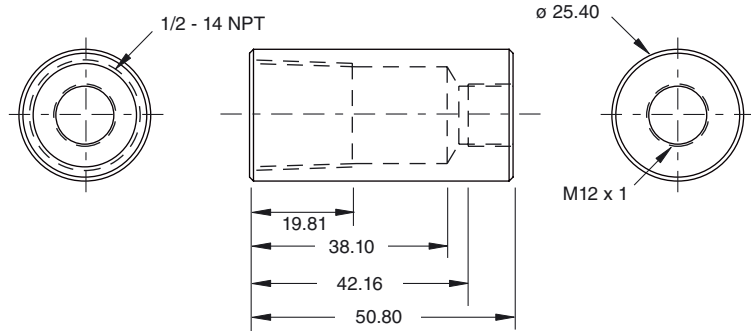

## Dimensions

### Model Number

**M 12-1/2" NPT ALUM.**

Conduit adapter

### Features

- Converts 12 mm diameter to 1/2 inch NPT conduit
- For use with 12 mm diameter sensors