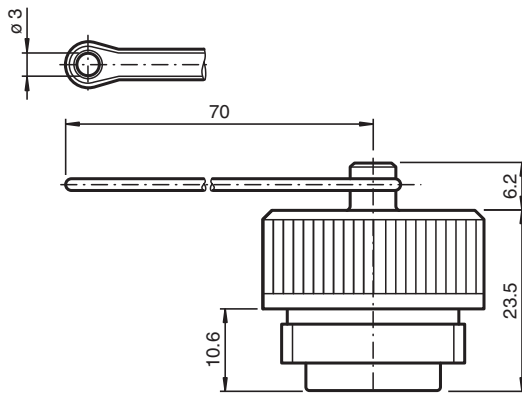

Blind plug V16-B

Stopping plug for V16 sockets

Dimensions

Technical Data

Mechanical specifications

Connection	Rd 24 x 1/8 inch
------------	------------------