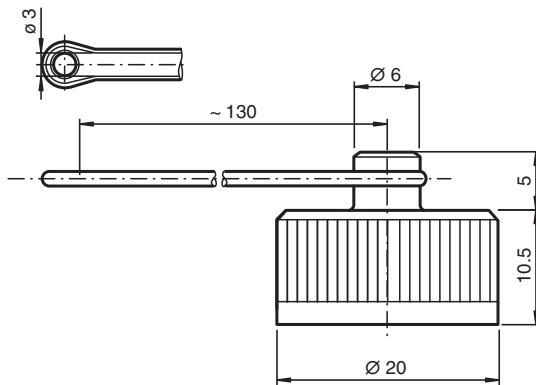

## Blind plug V16S-B

Stopping plug for V16 plug

### Dimensions

#### Mechanical specifications

Connection	M16 x 1.5
------------	-----------