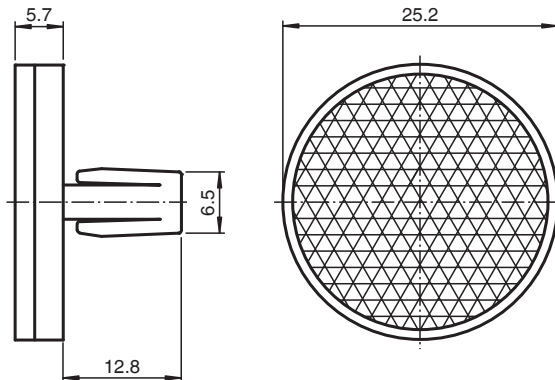

Reflector REF-CLIP25

- Simple installation with snap-in fastener

Reflector, round \varnothing 25.2 mm, snap-in

Dimensions

Technical Data

General specifications

Construction type circular

Ambient conditions

Ambient temperature -20 ... 85 °C (-4 ... 185 °F)

Mechanical specifications

Material PMMA/ABS

Dimensions Diameter: 25.2 mm

Mounting Snap-in