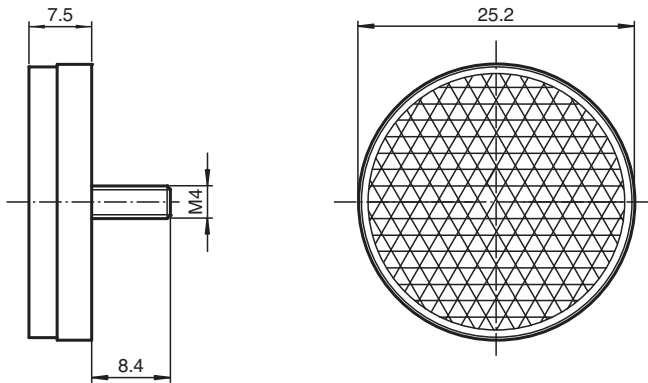

# Reflector REF-S25

- Screw mounting for simple installation

Reflector, round  $\varnothing$  25 mm, screw fixing M4

## Dimensions

### General specifications

Construction type circular

### Mechanical specifications

Material PMMA/ABS

Dimensions Diameter: 25 mm

Mounting screw fixing