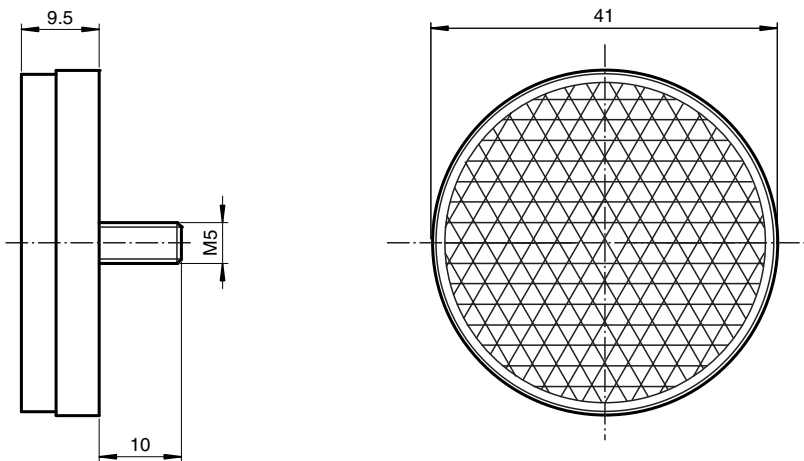

# Reflector REF-S42

- Screw mounting for simple installation

Reflector, round  $\varnothing$  42 mm, screw fixing M5

## Dimensions

### General specifications

Construction type circular

### Mechanical specifications

Material PMMA/ABS

Dimensions Diameter: 42 mm

Mounting screw fixing