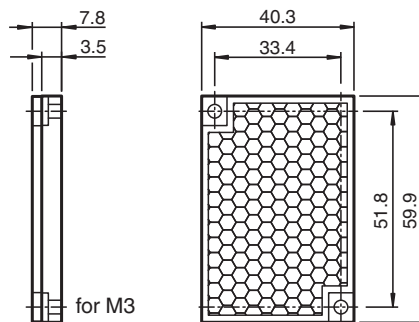

Reflector REF-H60

- Mounting holes for simple installation

Reflector, rectangular 40.3 mm x 59.9 mm, mounting holes

Dimensions

Technical Data

General specifications	
Construction type	rectangular
Ambient conditions	
Ambient temperature	-30 ... 60 °C (-22 ... 140 °F)
Mechanical specifications	
Material	PMMA/ABS
Dimensions	59.9 mm x 40.3 mm x 7.8 mm
Mounting	mounting holes