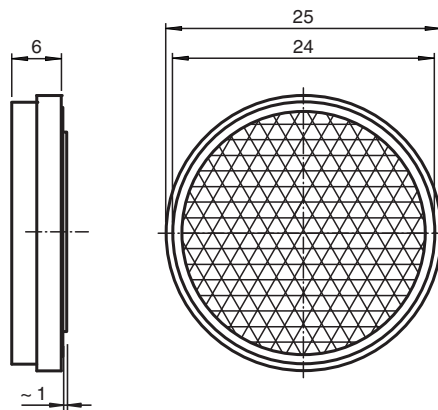

# Reflector REF-A25

- Self-adhesive for simple installation

Reflector, round  $\varnothing$  25 mm, self-adhesive

## Dimensions