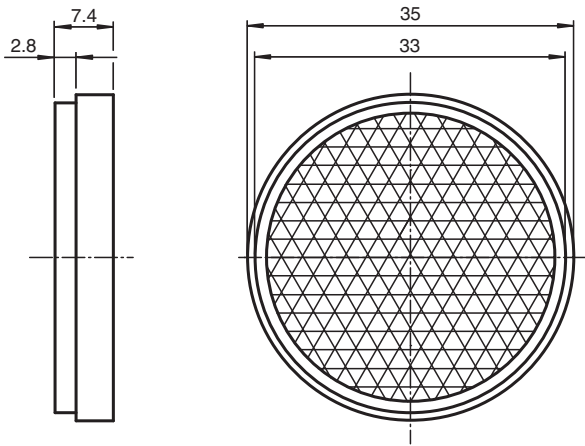

## Reflector REF-A35

- Self-adhesive for simple installation

Reflector, round  $\varnothing$  35 mm, self-adhesive

### Dimensions

### Technical Data

General specifications	
Construction type	circular
Ambient conditions	
Ambient temperature	-20 ... 85 °C (-4 ... 185 °F)
Mechanical specifications	
Material	PMMA/ABS
Mounting	self-adhesive