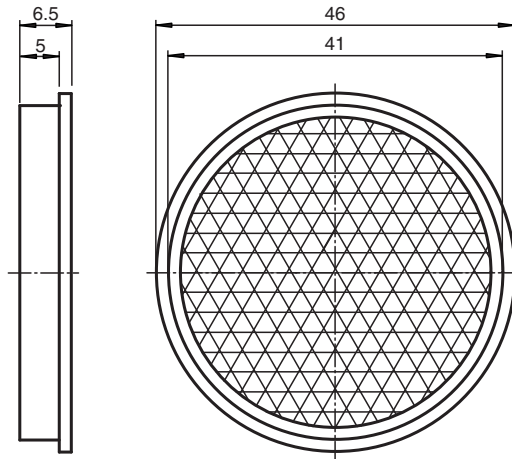

Reflector REF-A46

- Self-adhesive for simple installation

Reflector, round \varnothing 46 mm, self-adhesive

Dimensions

Technical Data

General specifications

Construction type circular

Ambient conditions

Ambient temperature -20 ... 85 °C (-4 ... 185 °F)

Mechanical specifications

Material PMMA/ABS

Mounting self-adhesive