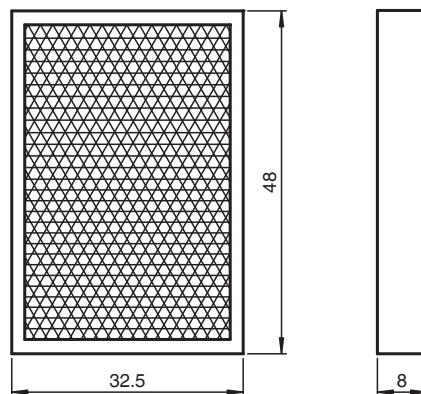

Reflector

REF-A48

- Self-adhesive for simple installation
- Rectangular design

Reflector, rectangular 48 mm x 32.5 mm, self-adhesive

Dimensions

Technical Data

General specifications	
Construction type	rectangular
Ambient conditions	
Ambient temperature	-20 ... 85 °C (-4 ... 185 °F)
Mechanical specifications	
Material	PMMA/ABS
Dimensions	48 mm x 32.5 mm x 8 mm
Mounting	self-adhesive