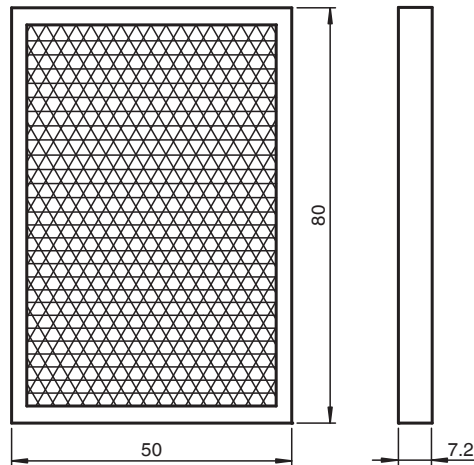

Reflector

REF-A80

- Self-adhesive for simple installation
- Rectangular design

Reflector, rectangular 80 mm x 50 mm, self-adhesive

Dimensions

Technical Data

General specifications

Construction type rectangular

Ambient conditions

Ambient temperature -30 ... 85 °C (-22 ... 185 °F)

Mechanical specifications

Material PMMA/ABS

Dimensions 80 mm x 50 mm x 7.2 mm

Mounting self-adhesive