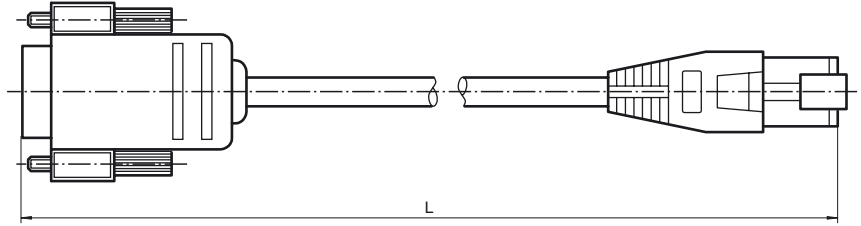

Dimensions

Model number

VAZ-SIMON-R2

Interface cable for connecting the K12 Safety Monitor to a PC

Technical data

Mechanical specifications

Connection	Serial interface RS 232: 9-pin Sub-D socket On the monitor: RJ-45
Cable	
Length	L 2.5 m