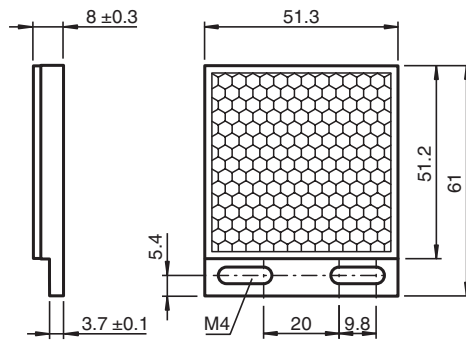

Reflector REF-H50

- Mounting holes for simple installation

Reflector, rectangular 51 mm x 61 mm, mounting holes, fixing strap

Dimensions

Technical Data

General specifications

Construction type rectangular

Ambient conditions

Ambient temperature -30 ... 60 °C (-22 ... 140 °F)

Mechanical specifications

Material PMMA/ABS

Dimensions 51 mm x 61 mm x 8 mm

Mounting mounting holes