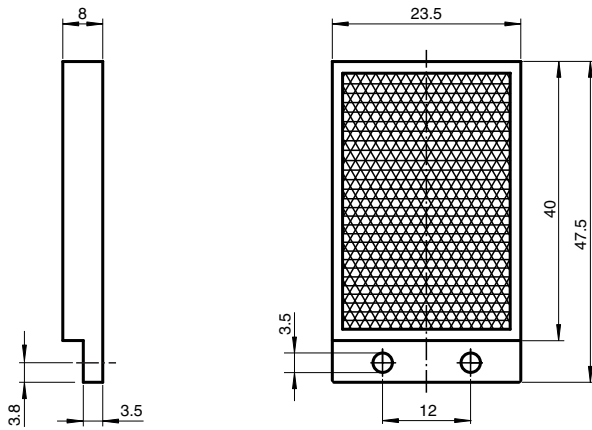

Reflector REF-H40

- Mounting holes for simple installation

Reflector, rectangular 47.5 mm x 23.5 mm, mounting holes, fixing strap

Dimensions

Technical Data

General specifications

Construction type rectangular

Ambient conditions

Ambient temperature -30 ... 60 °C (-22 ... 140 °F)

Mechanical specifications

Material PMMA/ABS

Dimensions 47.5 mm x 23.5 mm x 8 mm

Mounting mounting holes