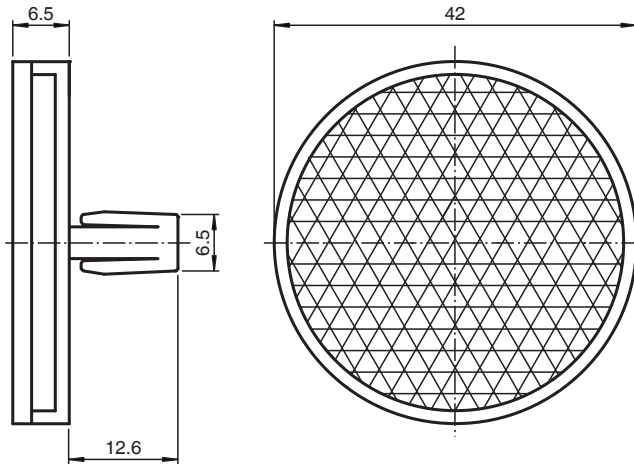

Reflector REF-CLIP42

- Simple installation with snap-in fastener

Reflector, round \varnothing 42 mm, snap-in

Dimensions

Technical Data

General specifications

Construction type circular

Ambient conditions

Ambient temperature -20 ... 85 °C (-4 ... 185 °F)

Mechanical specifications

Material PMMA/ABS

Dimensions Diameter: 42 mm

Mounting Snap-in