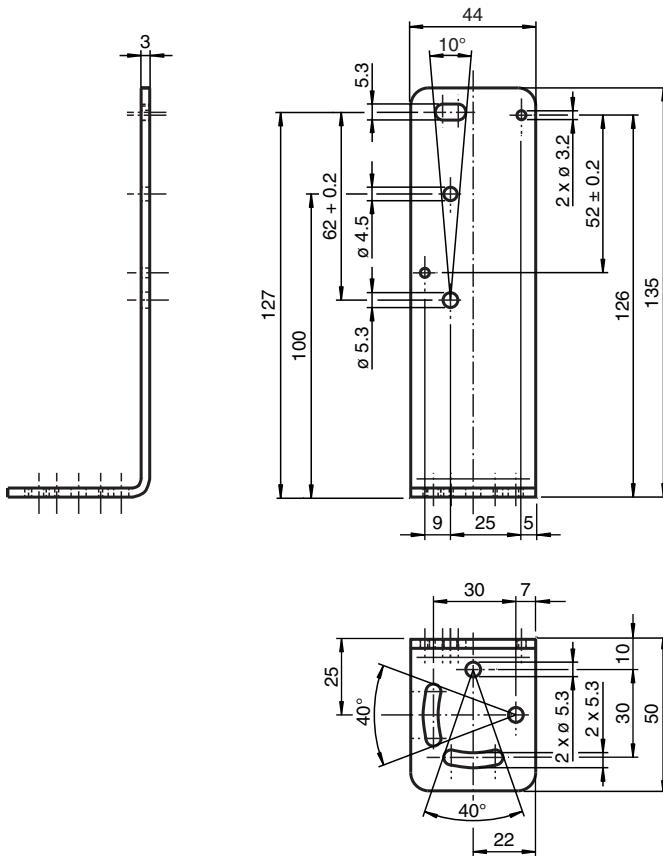

Mounting aid

OMH-22

- Mounting bracket
- Simple and fast mounting

Mounting aid for RL* series

Dimensions

Technical Data

Mechanical specifications

Material	black anodized aluminum
Mass	approx. 180 g

Release date: 2021-09-10 Date of issue: 2021-09-10 Filename: 127828_eng.pdf

Technical Data

Suitable series	
Series	RL23 RL28 RL29 RL32
Safety Series	SLA20 SLA28 SL29, SLA29
Reflector series	reflector C110-2 H60 reflector