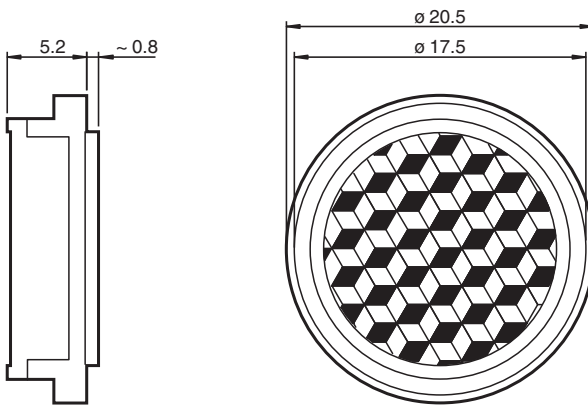

Reflector REF-A17

- Self-adhesive for simple installation

Reflector, round \varnothing 20.5 mm, self-adhesive

Dimensions

Technical Data

General specifications

Construction type circular

Ambient conditions

Ambient temperature -30 ... 85 °C (-22 ... 185 °F)

Mechanical specifications

Material PMMA/ABS

Mounting self-adhesive