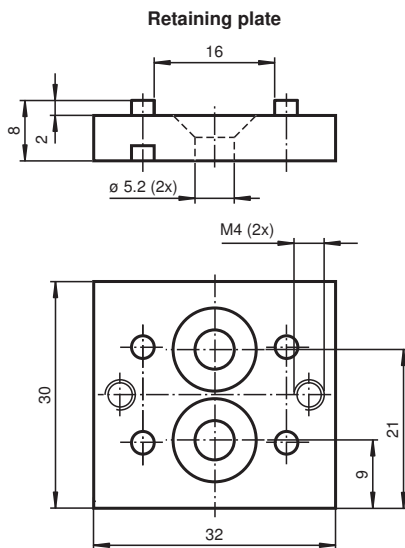

Mounting aid OMH-PLV-PLP

- Mounting bracket
- Simple and fast mounting

Mounting bracket for light grids, for rear or side wall installation

Dimensions

Technical Data

Mechanical specifications

Material	aluminum
Mounting	Mounting accessories included

General information

Scope of delivery	2 item(s)
-------------------	-----------

Suitable series

Series	PLV-PLP AL20 AL40
--------	-------------------------