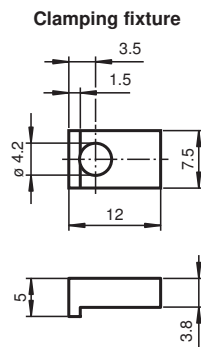

Mounting aid OMH-PLV-PLP

- Mounting bracket
- Simple and fast mounting

Mounting bracket for light grids, for rear or side wall installation

Dimensions

Technical Data

Mechanical specifications

Material	aluminum
Mounting	Mounting accessories included

General information

Scope of delivery	2 item(s)
-------------------	-----------

Suitable series

Series	PLV-PLP AL20 AL40
--------	-------------------------