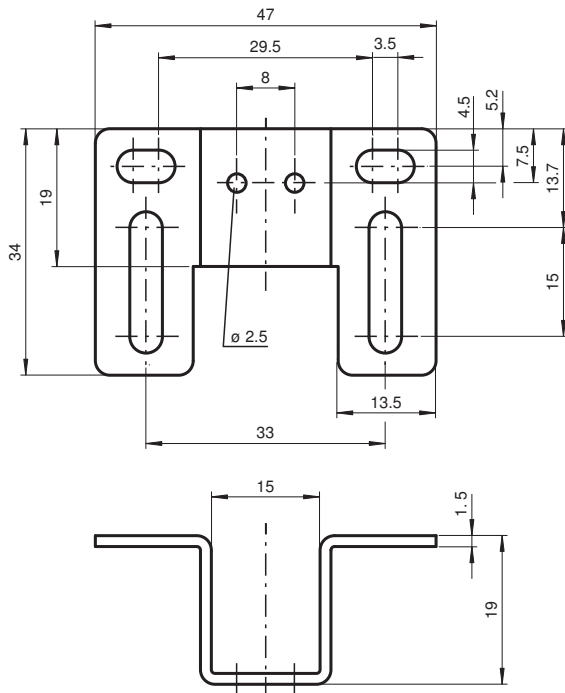

# Mounting aid OMH-ML6-U

- Mounting bracket
- Simple and fast mounting

Mounting bracket

## Dimensions

## Technical Data

### Mechanical specifications

Material: nickel-plated steel