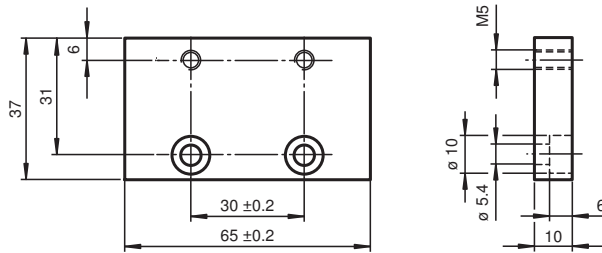

# Adapter plate

## MH-BT65B

■ PVC adapter plate

Adapter plate

### Dimensions

#### Mechanical specifications

Material	PVC
Mounting screw	cylinder head screws DIN 912 (2 pieces M5 x 12) with hexagon socket

Release date: 2021-01-13 Date of issue: 2021-01-13 Filename: 181385\_eng.pdf