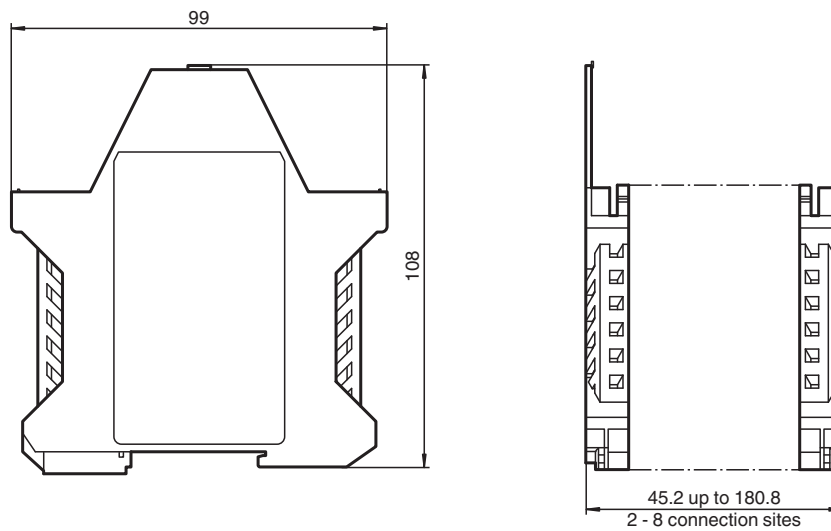

Accessories Safety SB4 Housing 5

- Housing of the SafeBox with backplane for completion

Empty housing for Evaluation unit SB4

Dimensions

Technical Data

Approvals and certificates

Approvals TÜV, cULus

Mechanical specifications

Material Polyamide (PA)

Product Versions

Number of plug-in stations	Description	Housing width (mm)
2	SB4 Housing 2	45.2
3	SB4 Housing 3	67.8
4	SB4 Housing 4	90.4
5	SB4 Housing 5	113.0
6	SB4 Housing 6	135.6
7	SB4 Housing 7	158.2
8	SB4 Housing 8	180.8