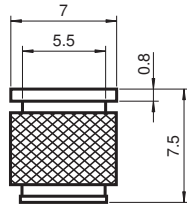

Mounting aid OMH-LS610-02

- Mounting bracket
- Simple and fast mounting

Direct mounting set consisting of 4 x M4 threaded inserts

Dimensions

Technical Data

Mechanical specifications

Material brass

Suitable series