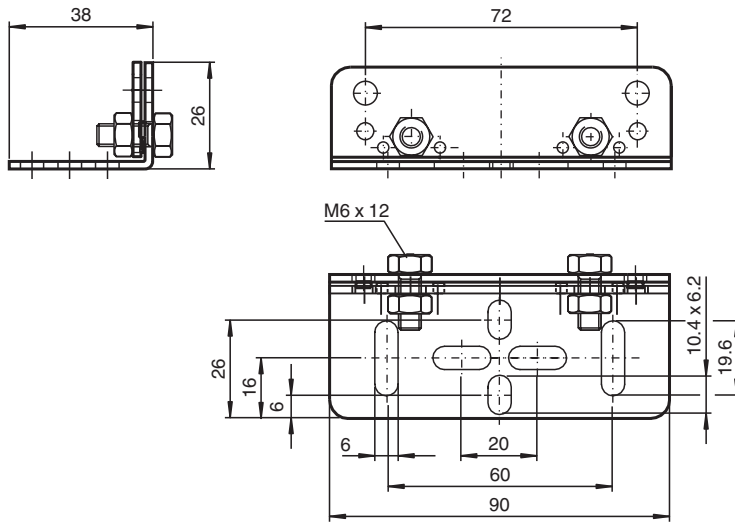

WCS mounting bracket system

WCS-MB

- Mounting bracket for code rail, straight

Mounting bracket, straight

Dimensions

Technical Data

Ambient conditions

Ambient temperature -40 ... 100 °C (-40 ... 212 °F)

Mechanical specifications

Material thickness 2 mm

Material Metal sheet (steel), zinc-plated

Mass 125 g