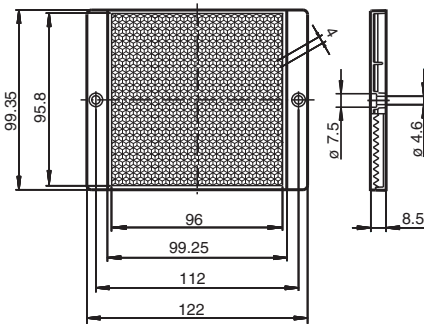

# Reflector REF-H100

- Mounting holes for simple installation

Reflector, rectangular 122 mm x 99.35 mm, mounting holes

## Dimensions

### General specifications

Construction type rectangular

### Mechanical specifications

Material PMMA  
 Dimensions 122 mm x 99.35 mm x 8.5 mm  
 Mounting mounting holes