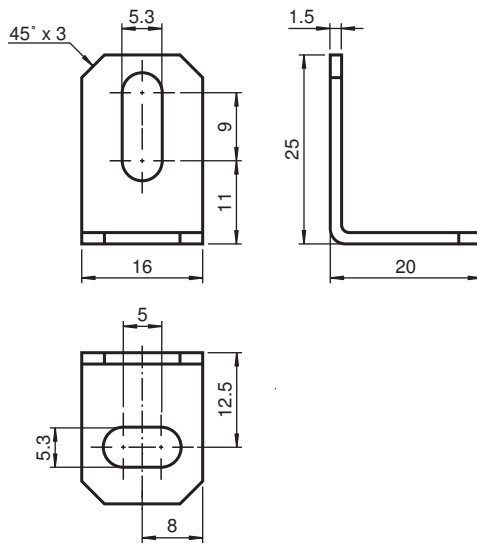

Mounting bracket MH-F90

Mounting bracket for mounting of F90 sensors

Dimensions

Technical Data

Mechanical specifications

Material	Metal sheet (steel), zinc-plated
Note	2 pieces, included with delivery