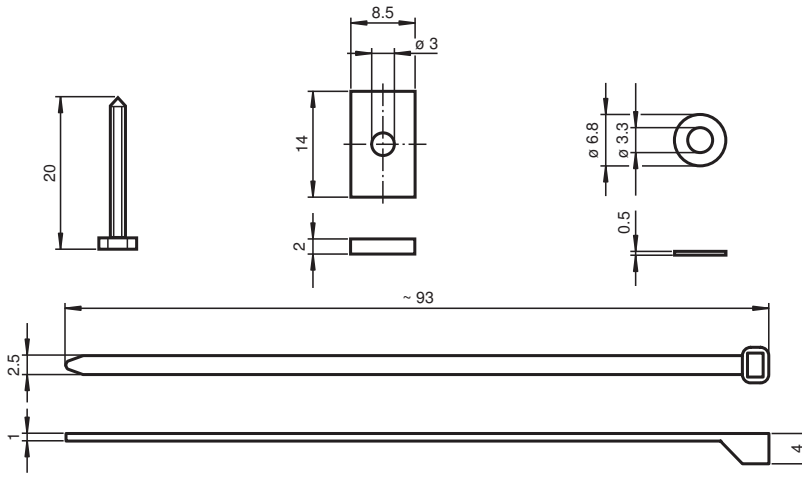

## Mounting Set AL2109 lateral

- Mounting set for lateral mounting of the elevator light curtains AL2109
- Variety of possible uses in the areas of doors and elevators
- Simple and fast mounting

Mounting aid

### Dimensions

#### Mechanical specifications

Mass approx. 12 g