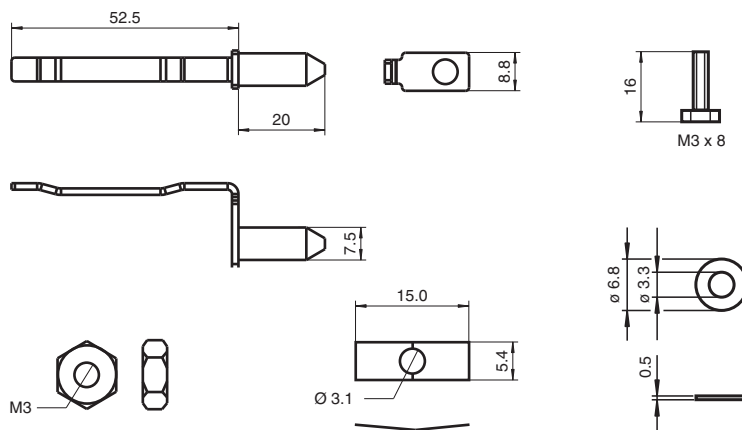

Mounting aid DGE

Mounting Set AL2109 back board

- Mounting set for backboard mounting of the elevator light curtains AL2109
- Variety of possible uses in the areas of doors and elevators
- Simple and fast mounting

Mounting aid

Dimensions

Technical Data

Mechanical specifications

Mass approx. 30 g

Suitable series

Series TTA AL21

Mounting