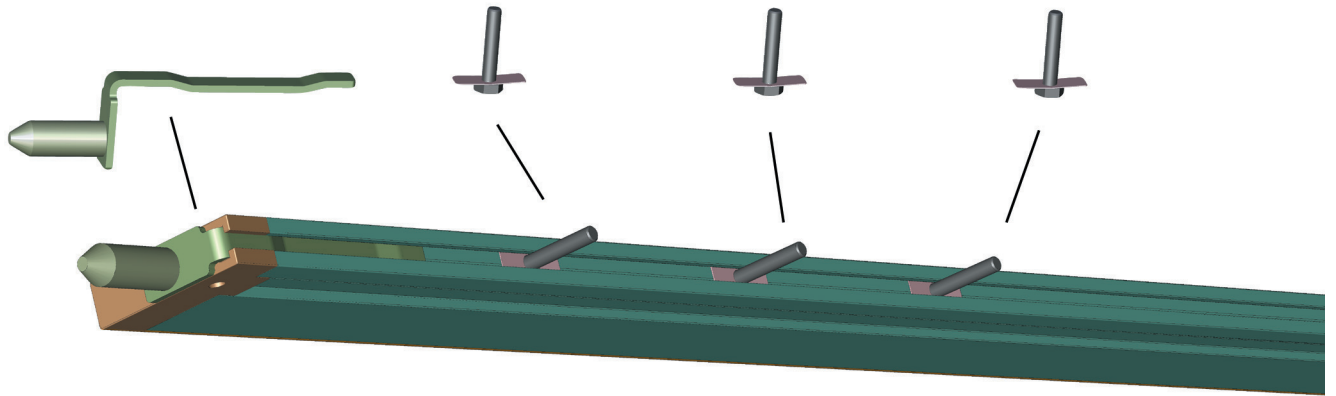

Mounting aid DGE

Mounting Set AL2109 back board

- Mounting set for backboard mounting of the elevator light curtains AL2109
- Variety of possible uses in the areas of doors and elevators
- Simple and fast mounting

Mounting aid

Dimensions

Technical Data

Mechanical specifications

Mass approx. 30 g

Suitable series

Series TTA AL21

Mounting