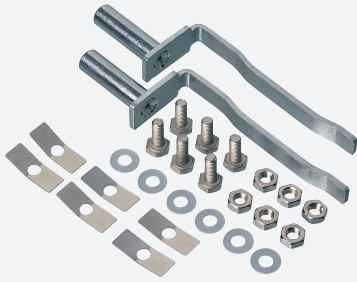

Mounting aid DGE

Mounting Set AL2109 back board

- Mounting set for backboard mounting of the elevator light curtains AL2109
- Variety of possible uses in the areas of doors and elevators
- Simple and fast mounting

Mounting aid

Dimensions

Technical Data

Mechanical specifications

Mass approx. 30 g

Suitable series

Series TTA AL21

Mounting