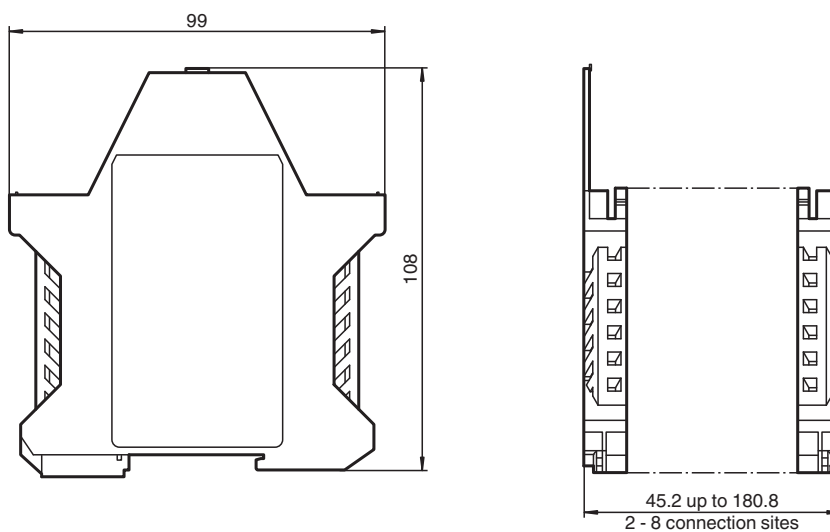

Accessories Safety SB4 Housing 8

- Housing of the SafeBox with backplane for completion

Empty housing for Evaluation unit SB4

Dimensions

Technical Data

Approvals and certificates

Approvals

TÜV, cULus

Mechanical specifications

Material

Polyamide (PA)

Product Versions

Number of plug-in stations	Description	Housing width (mm)
2	SB4 Housing 2	45.2
3	SB4 Housing 3	67.8
4	SB4 Housing 4	90.4
5	SB4 Housing 5	113.0
6	SB4 Housing 6	135.6
7	SB4 Housing 7	158.2
8	SB4 Housing 8	180.8