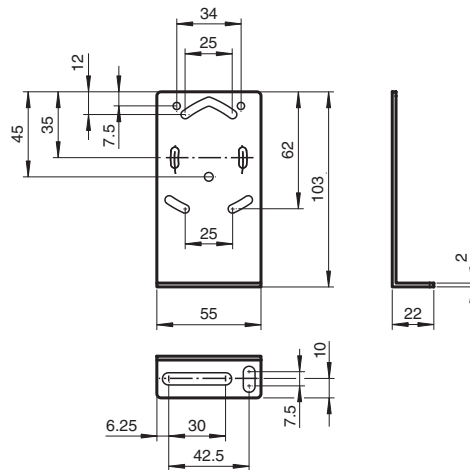

Mounting aid OMH-RL31-01

- Mounting bracket
- Simple and fast mounting

Mounting bracket

Dimensions

Technical Data

Mechanical specifications

Material Metal sheet (steel), zinc-plated

Suitable series