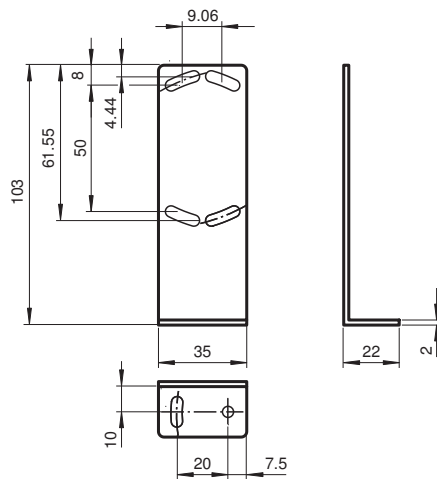

Mounting aid OMH-RL31-02

- Mounting bracket
- Simple and fast mounting

Mounting bracket narrow

Dimensions

Technical Data

Mechanical specifications

Material Metal sheet (steel), zinc-plated

Suitable series