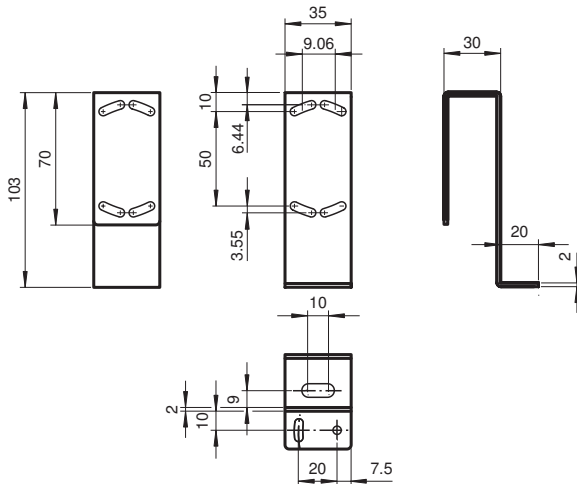

# Mounting aid OMH-RL31-03

- Mounting bracket
- Simple and fast mounting

Mounting bracket narrow

## Dimensions

## Technical Data

### Mechanical specifications

Material Metal sheet (steel), zinc-plated