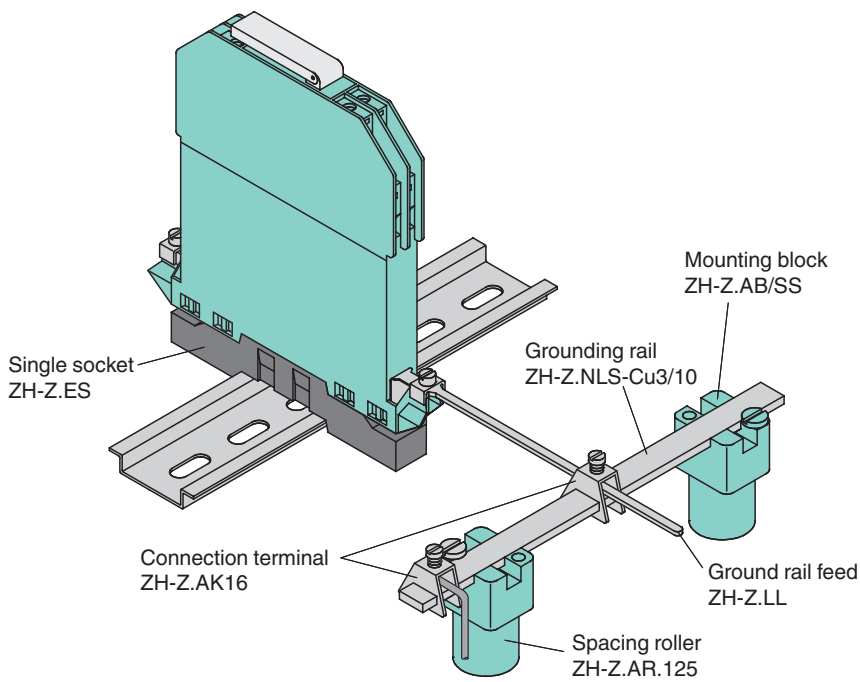

Mounting Block

ZH-Z.AB/SS

- Accessory Zener Barriers
- Accessory Surge Protection
- For individual grounding through insulated mounting

Mounting block for grounding rail

Assembly

Release date: 2022-10-19 Date of issue: 2022-10-19 Filename: 191151_eng.pdf