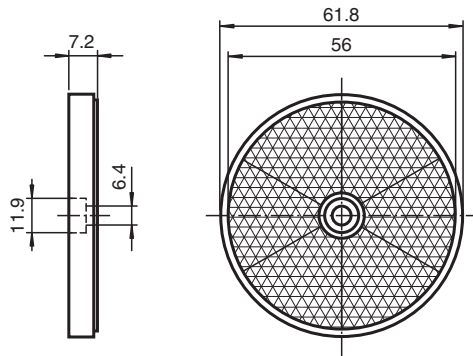

# Reflector REF-C60

- Mounting holes for simple installation

Reflector, round  $\varnothing$  61.8 mm, central mounting hole

## Dimensions

### Mechanical specifications

Material PMMA/ABS

Dimensions Diameter: 61.8 mm

Mounting mounting hole