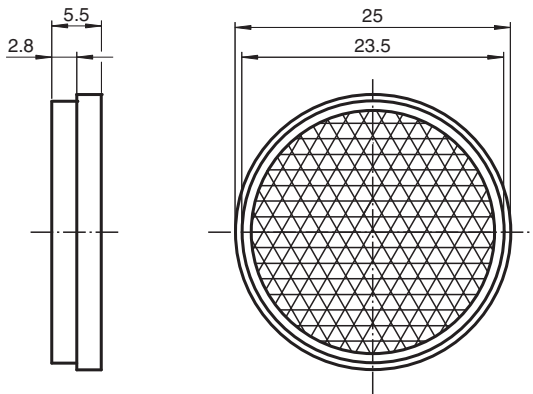

# Reflector REF-CA24

Reflector, round  $\varnothing$  25 mm, self-adhesive

## Dimensions

### General specifications

Construction type circular

### Mechanical specifications

Material PMMA/ABS

Dimensions Diameter: 25 mm

Mounting self-adhesive