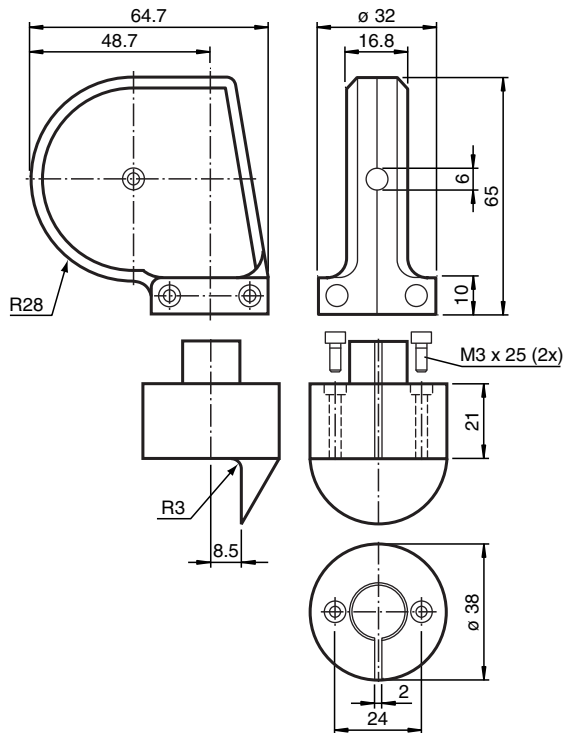

Guide pulley SL-RP/GS80

■ Suitable for cable pulls SL30.../GS80

Guide pulley

Dimensions

Technical Data

Ambient conditions

Ambient temperature	-20 ... 60 °C (-4 ... 140 °F)
Storage temperature	-40 ... 80 °C (-40 ... 176 °F)

Mechanical specifications

Material	ABS, anthracite
Mass	100 g