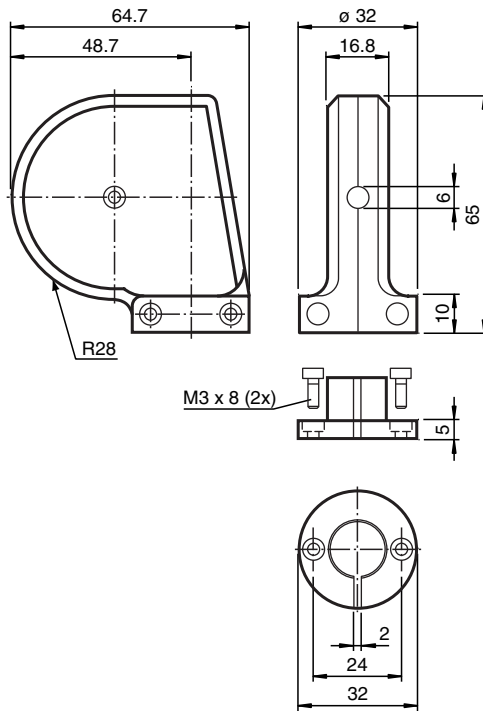

# Guide pulley SL-RP/GS130/GS190

- Suitable for cable pulls SL30.../GS130 and SL30.../GS190

Guide pulley for cable pulls SL30.../GS130 and SL30.../GS190

## Dimensions

### Mechanical specifications

Material	ABS, anthracite
Mass	100 g