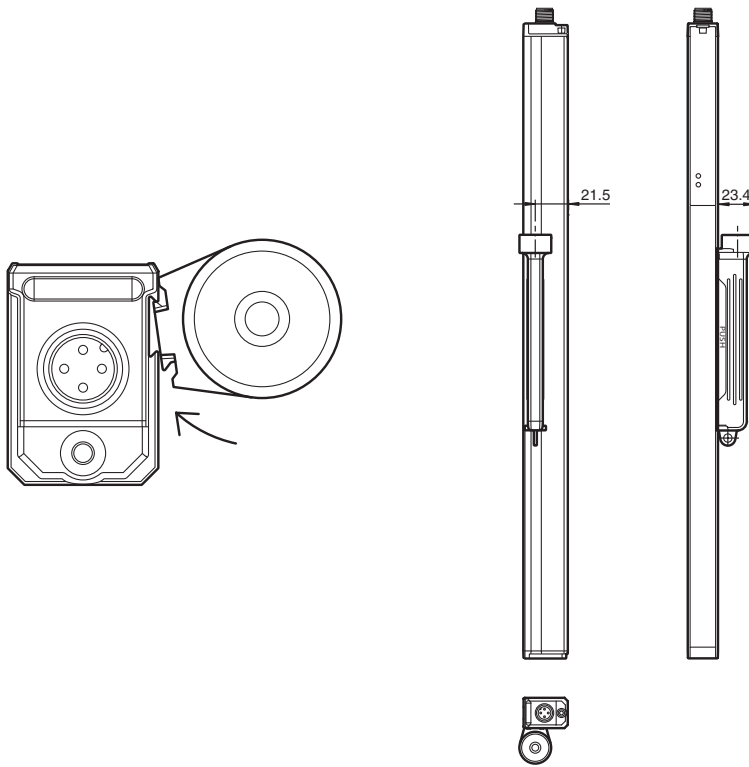

## AA SLCT-01

- Simplified alignment of the SLCS and SLCT safety light curtains

Profile alignment aid; simplified alignment of the SLCS and SLCT safety light curtains

### Dimensions

#### Mechanical specifications

Material	plastic
Mass	approx. 20 g

**Technical Data****Suitable series**

Safety Series

SLCT  
SLCS

Montage/Installation/Montaje/Montaggio

Release date: 2020-03-23 Date of issue: 2020-10-06 Filename: 205991\_eng.pdf