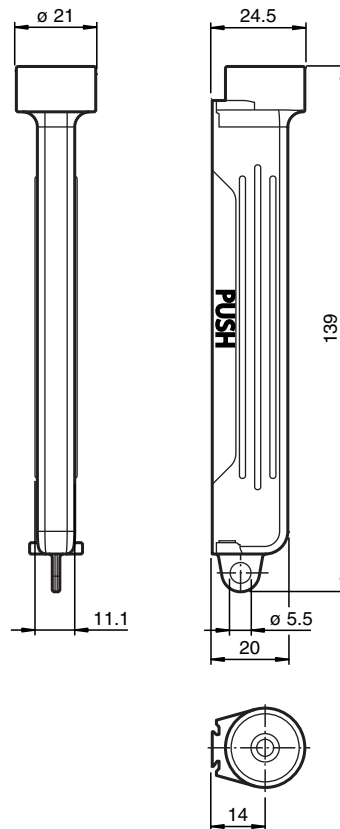

## AA SLCT-01

- Simplified alignment of the SLCS and SLCT safety light curtains

Profile alignment aid; simplified alignment of the SLCS and SLCT safety light curtains

### Dimensions

#### Mechanical specifications

Material	plastic
Mass	approx. 20 g

**Technical Data****Suitable series**

Safety Series

SLCT  
SLCS

Montage/Installation/Montaje/Montaggio

Release date: 2020-03-23 Date of issue: 2020-10-06 Filename: 205991\_eng.pdf