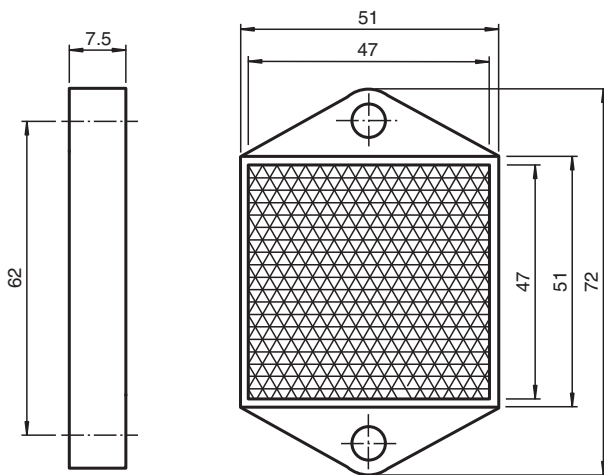

# Reflector REF-H51x72

- Mounting holes for simple installation

Reflector, rectangular 51 mm x 72 mm, mounting holes

## Dimensions

### General specifications

Construction type rectangular

### Mechanical specifications

Material PMMA

Dimensions 51 mm x 72 mm x 7.5 mm

Mounting mounting holes