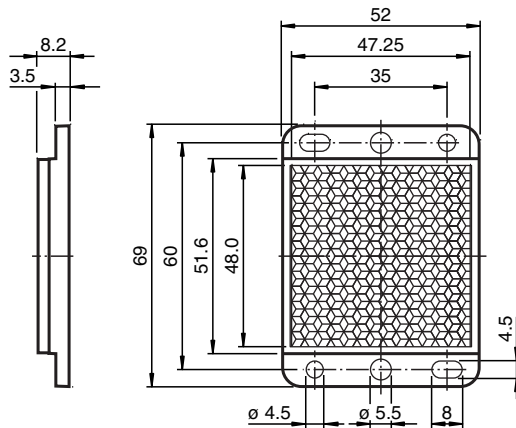

Reflector REF-H52

- Mounting holes for simple installation

Reflector, rectangular 69 mm x 52 mm, mounting holes, fixing strap

Dimensions

Technical Data

General specifications

Construction type rectangular

Ambient conditions

Ambient temperature -40 ... 70 °C (-40 ... 158 °F)

Mechanical specifications

Material PMMA

Dimensions 69 mm x 52 mm x 8.2 mm

Mounting mounting holes