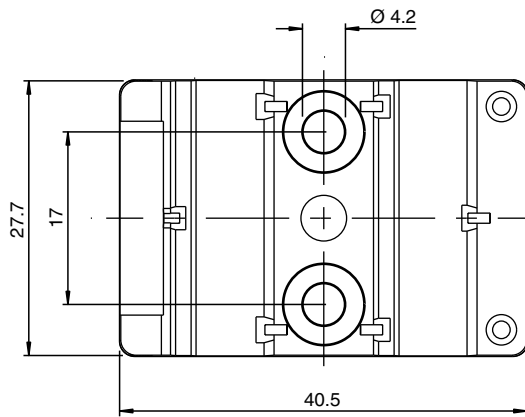

Splitter box G10, AS-Interface to 1x M12 round connector

Dimensions

Technical Data

General specifications			
Construction type	Socket, straight Flat cable terminal AS-Interface		
Electrical specifications			
Rated operating voltage	U_e	≤ 60 V PELV	
Rated operating current	I_e	≤ 3 A	
Protection class	III		
Current loading capacity	max. 4 A		
Surge protection	overvoltage category III		
Compliance with standards and directives			
Standard conformity	EN 60529:2000		
Degree of protection	EN 60529:2000		
Approvals and certificates			
UL approval	cULus Listed, Type 1 enclosure		
Application	for use in NFPA 79 applications		
Maximum permissible operating voltage	max. 32 V		
Maximum permissible ambient temperature	max. 55 °C (max. 131 °F)		

Release date: 2024-12-12 Date of issue: 2024-12-12 Filename: 216031_eng.pdf

Technical Data

UL File Number		E223772
Ambient conditions		
Ambient temperature		-25 ... 75 °C (-13 ... 167 °F)
Storage temperature		-25 ... 85 °C (-13 ... 185 °F)
Pollution degree		3
Mechanical specifications		
Degree of protection		IP67 IP67 / IP68 / IP69K with flat cable VAZ-FK-S-*
Connection		Flat cable AS-Interface: cable piercing method Plug connection: M12 x 1 socket (V1)
Material		
Contacts		CuSn / Au
Housing		PBT PC
Body		PUR, black
Cable		PUR
Mounting screw		Stainless steel 1.4305 / AISI 303
Cable		
Sheath diameter		Ø4,3 mm
Color		black
Cores		2 x 0.34 mm ²
Length	L	2 m
Mass		100 g
Tightening torque, fastening screws		1.65 Nm
Dimensions		
Height		22 mm
Width		27.7 mm
Length		40.5 mm
Note		The unused flat cable connector is closed with a seal.

Connection

Mounting

You may screw the device onto a level mounting surface using two M4 attachment screws. The attachment screws are not included.