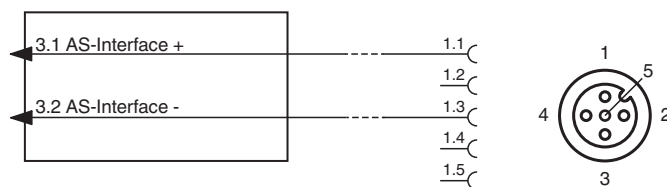

Technical Data

UL File Number		E223772
Ambient conditions		
Ambient temperature		-25 ... 75 °C (-13 ... 167 °F)
Storage temperature		-25 ... 85 °C (-13 ... 185 °F)
Pollution degree		3
Mechanical specifications		
Degree of protection		IP67 IP67 / IP68 / IP69K with flat cable VAZ-FK-S-*
Connection		Flat cable AS-Interface: cable piercing method Plug connection: M12 x 1 socket (V1)
Material		
Contacts		CuSn / Au
Housing		PBT PC
Body		PUR, black
Cable		PUR
Mounting screw		Stainless steel 1.4305 / AISI 303
Cable		
Sheath diameter		Ø4,3 mm
Color		black
Cores		2 x 0.34 mm²
Length	L	2 m
Mass		100 g
Tightening torque, fastening screws		1.65 Nm
Dimensions		
Height		22 mm
Width		27.7 mm
Length		40.5 mm
Note		The unused flat cable connector is closed with a seal.

Connection