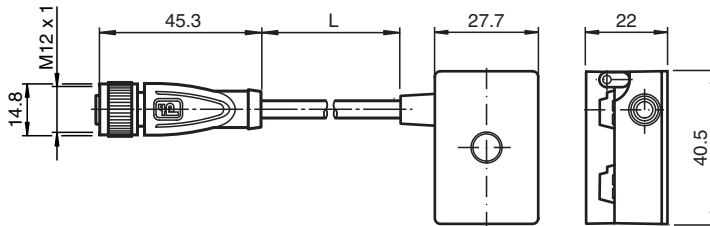

AS-Interface splitter box

VAZ-T1-FK-G10-2M-PUR-V1-G

- One piece housing
- Simple and fast mounting
- Gold-plated and machined contacts
- Oil and abrasion resistant PUR line appropriate for drag chains
- Immunity to vibration
- Degree of protection IP68 / IP69K
- Halogen-free

Splitter box G10, AS-Interface to 1x M12 round connector

Dimensions

Technical Data

General specifications			
Construction type	Socket, straight Flat cable terminal AS-Interface		
Electrical specifications			
Rated operating voltage	U_e	≤ 60 V PELV	
Rated operating current	I_e	≤ 3 A	
Protection class	III		
Current loading capacity	max. 4 A		
Surge protection	overvoltage category III		
Compliance with standards and directives			
Standard conformity	EN 60529:2000		
Degree of protection	EN 60529:2000		
Approvals and certificates			
UL approval	cULus Listed, Type 1 enclosure		
Application	for use in NFPA 79 applications		
Maximum permissible operating voltage	max. 32 V		
Maximum permissible ambient temperature	max. 55 °C (max. 131 °F)		

Release date: 2024-12-12 Date of issue: 2024-12-12 Filename: 216031_eng.pdf

Technical Data

UL File Number		E223772
Ambient conditions		
Ambient temperature		-25 ... 75 °C (-13 ... 167 °F)
Storage temperature		-25 ... 85 °C (-13 ... 185 °F)
Pollution degree		3
Mechanical specifications		
Degree of protection		IP67 IP67 / IP68 / IP69K with flat cable VAZ-FK-S-*
Connection		Flat cable AS-Interface: cable piercing method Plug connection: M12 x 1 socket (V1)
Material		
Contacts		CuSn / Au
Housing		PBT PC
Body		PUR, black
Cable		PUR
Mounting screw		Stainless steel 1.4305 / AISI 303
Cable		
Sheath diameter		Ø4,3 mm
Color		black
Cores		2 x 0.34 mm ²
Length	L	2 m
Mass		100 g
Tightening torque, fastening screws		1.65 Nm
Dimensions		
Height		22 mm
Width		27.7 mm
Length		40.5 mm
Note		The unused flat cable connector is closed with a seal.