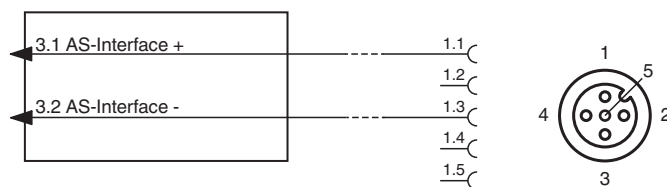

Technical Data

UL File Number		E223772
Ambient conditions		
Ambient temperature		-25 ... 75 °C (-13 ... 167 °F)
Storage temperature		-25 ... 85 °C (-13 ... 185 °F)
Pollution degree		3
Mechanical specifications		
Degree of protection		IP67 IP67 / IP68 / IP69K with flat cable VAZ-FK-S-*
Connection		Flat cable AS-Interface: cable piercing method Plug connection: M12 x 1 socket (V1)
Material		
Contacts		CuSn / Au
Housing		PBT PC
Body		PUR, black
Cable		PUR
Mounting screw		Stainless steel 1.4305 / AISI 303
Cable		
Sheath diameter		Ø4,3 mm
Color		black
Cores		2 x 0.34 mm²
Length	L	5 m
Mass		180 g
Tightening torque, fastening screws		1.65 Nm
Dimensions		
Height		22 mm
Width		27.7 mm
Length		40.5 mm
Note		The unused flat cable connector is closed with a seal.

Connection