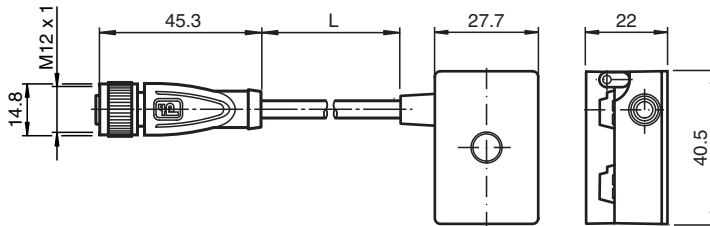

AS-Interface splitter box

VAZ-T1-FK-G10-5M-PUR-V1-G

- One piece housing
- Simple and fast mounting
- Gold-plated and machined contacts
- Oil and abrasion resistant PUR line appropriate for drag chains
- Immunity to vibration
- Degree of protection IP68 / IP69K
- Halogen-free

Splitter box G10, AS-Interface to 1x M12 round connector

Dimensions

Technical Data

General specifications			
Construction type	Socket, straight Flat cable terminal AS-Interface		
Electrical specifications			
Rated operating voltage	U_e	≤ 60 V PELV	
Rated operating current	I_e	≤ 3 A	
Protection class	III		
Current loading capacity	max. 4 A		
Surge protection	overvoltage category III		
Compliance with standards and directives			
Standard conformity	EN 60529:2000		
Degree of protection	EN 60529:2000		
Approvals and certificates			
UL approval	cULus Listed, Type 1 enclosure		
Application	for use in NFPA 79 applications		
Maximum permissible operating voltage	max. 32 V		
Maximum permissible ambient temperature	max. 55 °C (max. 131 °F)		

Release date: 2024-12-12 Date of issue: 2024-12-12 Filename: 216032_eng.pdf

Technical Data

UL File Number		E223772
Ambient conditions		
Ambient temperature		-25 ... 75 °C (-13 ... 167 °F)
Storage temperature		-25 ... 85 °C (-13 ... 185 °F)
Pollution degree		3
Mechanical specifications		
Degree of protection		IP67 IP67 / IP68 / IP69K with flat cable VAZ-FK-S-*
Connection		Flat cable AS-Interface: cable piercing method Plug connection: M12 x 1 socket (V1)
Material		
Contacts		CuSn / Au
Housing		PBT PC
Body		PUR, black
Cable		PUR
Mounting screw		Stainless steel 1.4305 / AISI 303
Cable		
Sheath diameter		Ø4,3 mm
Color		black
Cores		2 x 0.34 mm ²
Length	L	5 m
Mass		180 g
Tightening torque, fastening screws		1.65 Nm
Dimensions		
Height		22 mm
Width		27.7 mm
Length		40.5 mm
Note		The unused flat cable connector is closed with a seal.