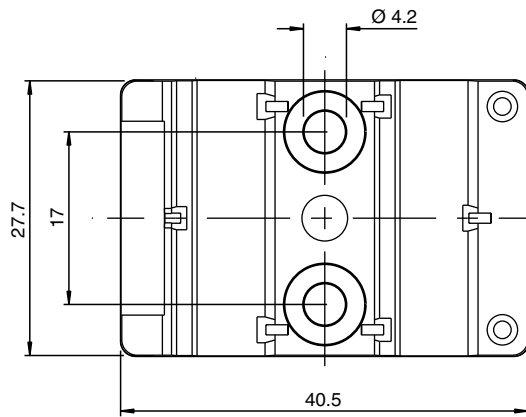

Splitter box G10, AS-Interface to 1x M12 round connector

Dimensions

Technical Data

General specifications			
Construction type	Socket, straight Flat cable terminal AS-Interface		
Electrical specifications			
Rated operating voltage	U_e	≤ 60 V PELV	
Rated operating current	I_e	≤ 3 A	
Protection class	III		
Current loading capacity	max. 4 A		
Surge protection	overvoltage category III		
Compliance with standards and directives			
Standard conformity	EN 60529:2000		
Degree of protection	EN 60529:2000		
Approvals and certificates			
UL approval	cULus Listed, Type 1 enclosure		
Application	for use in NFPA 79 applications		
Maximum permissible operating voltage	max. 32 V		
Maximum permissible ambient temperature	max. 55 °C (max. 131 °F)		

Release date: 2024-12-12 Date of issue: 2024-12-12 Filename: 216032_eng.pdf

Technical Data

UL File Number		E223772
Ambient conditions		
Ambient temperature		-25 ... 75 °C (-13 ... 167 °F)
Storage temperature		-25 ... 85 °C (-13 ... 185 °F)
Pollution degree		3
Mechanical specifications		
Degree of protection		IP67 IP67 / IP68 / IP69K with flat cable VAZ-FK-S-*
Connection		Flat cable AS-Interface: cable piercing method Plug connection: M12 x 1 socket (V1)
Material		
Contacts		CuSn / Au
Housing		PBT PC
Body		PUR, black
Cable		PUR
Mounting screw		Stainless steel 1.4305 / AISI 303
Cable		
Sheath diameter		Ø4,3 mm
Color		black
Cores		2 x 0.34 mm ²
Length	L	5 m
Mass		180 g
Tightening torque, fastening screws		1.65 Nm
Dimensions		
Height		22 mm
Width		27.7 mm
Length		40.5 mm
Note		The unused flat cable connector is closed with a seal.

Connection

Mounting

You may screw the device onto a level mounting surface using two M4 attachment screws. The attachment screws are not included.