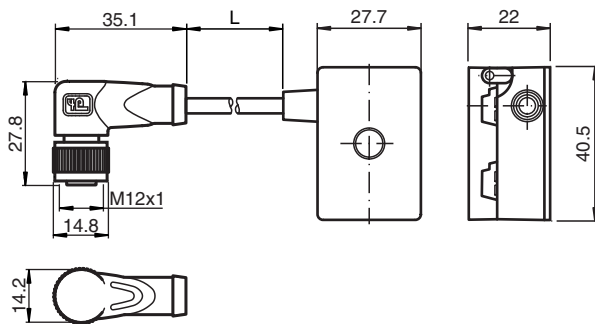

AS-Interface splitter box

VAZ-T1-FK-G10-1M-PUR-V1-W

- One piece housing
- Simple and fast mounting
- Gold-plated and machined contacts
- Oil and abrasion resistant PUR line appropriate for drag chains
- Immunity to vibration
- Degree of protection IP68 / IP69K
- Halogen-free

Splitter box G10, AS-Interface to 1x M12 round connector

Dimensions

Technical Data

General specifications	
Construction type	Socket, right-angled AS-Interface flat cable, terminal compartments
Electrical specifications	
Rated operating voltage	$U_e \leq 60 \text{ V PELV}$
Rated operating current	$I_e \leq 3 \text{ A}$
Protection class	III
Current loading capacity	max. 4 A
Surge protection	overvoltage category III
Compliance with standards and directives	
Standard conformity	
Degree of protection	EN 60529:2000
Approvals and certificates	
UL approval	cULus Listed, Type 1 enclosure
Application	for use in NFPA 79 applications
Maximum permissible operating voltage	max. 32 V
Maximum permissible ambient temperature	max. 55 °C (max. 131 °F)

Release date: 2024-12-12 Date of issue: 2024-12-12 Filename: 216033_eng.pdf

Technical Data

UL File Number		E223772
Ambient conditions		
Ambient temperature		-25 ... 75 °C (-13 ... 167 °F)
Storage temperature		-25 ... 85 °C (-13 ... 185 °F)
Pollution degree		3
Mechanical specifications		
Degree of protection		IP67 IP67 / IP68 / IP69K with flat cable VAZ-FK-S-*
Connection		Flat cable AS-Interface: cable piercing method Plug connection: M12 x 1 socket (V1)
Material		
Contacts		CuSn / Au
Housing		PBT PC
Body		PUR, black
Cable		PUR
Mounting screw		Stainless steel 1.4305 / AISI 303
Cable		
Sheath diameter		Ø4,3 mm
Color		black
Cores		2 x 0.34 mm ²
Length	L	1 m
Mass		75 g
Tightening torque, fastening screws		1.65 Nm
Dimensions		
Height		22 mm
Width		27.7 mm
Length		40.5 mm
Note		The unused flat cable connector is closed with a seal.