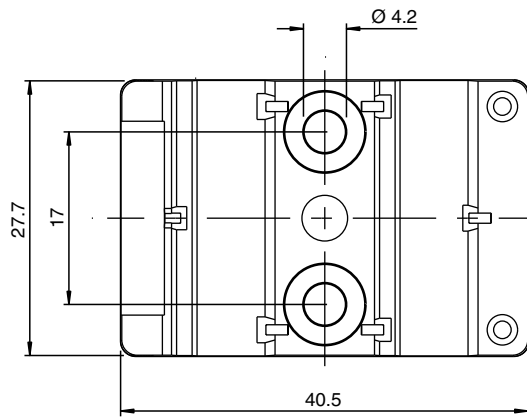

Splitter box G10, AS-Interface to 1x M12 round connector

Dimensions

Technical Data

General specifications	
Construction type	Socket, right-angled AS-Interface flat cable, terminal compartments
Electrical specifications	
Rated operating voltage	$U_e \leq 60 \text{ V PELV}$
Rated operating current	$I_e \leq 3 \text{ A}$
Protection class	III
Current loading capacity	max. 4 A
Surge protection	overvoltage category III
Compliance with standards and directives	
Standard conformity	
Degree of protection	EN 60529:2000
Approvals and certificates	
UL approval	cULus Listed, Type 1 enclosure
Application	for use in NFPA 79 applications
Maximum permissible operating voltage	max. 32 V
Maximum permissible ambient temperature	max. 55 °C (max. 131 °F)

Release date: 2024-12-12 Date of issue: 2024-12-12 Filename: 216033_eng.pdf

Technical Data

UL File Number		E223772
Ambient conditions		
Ambient temperature		-25 ... 75 °C (-13 ... 167 °F)
Storage temperature		-25 ... 85 °C (-13 ... 185 °F)
Pollution degree		3
Mechanical specifications		
Degree of protection		IP67 IP67 / IP68 / IP69K with flat cable VAZ-FK-S-*
Connection		Flat cable AS-Interface: cable piercing method Plug connection: M12 x 1 socket (V1)
Material		
Contacts		CuSn / Au
Housing		PBT PC
Body		PUR, black
Cable		PUR
Mounting screw		Stainless steel 1.4305 / AISI 303
Cable		
Sheath diameter		Ø4,3 mm
Color		black
Cores		2 x 0.34 mm ²
Length	L	1 m
Mass		75 g
Tightening torque, fastening screws		1.65 Nm
Dimensions		
Height		22 mm
Width		27.7 mm
Length		40.5 mm
Note		The unused flat cable connector is closed with a seal.

Connection

Mounting

You may screw the device onto a level mounting surface using two M4 attachment screws. The attachment screws are not included.