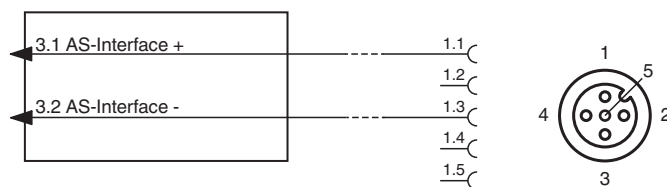

Technical Data

UL File Number		E223772
Ambient conditions		
Ambient temperature		-25 ... 75 °C (-13 ... 167 °F)
Storage temperature		-25 ... 85 °C (-13 ... 185 °F)
Pollution degree		3
Mechanical specifications		
Degree of protection		IP67 IP67 / IP68 / IP69K with flat cable VAZ-FK-S-*
Connection		Flat cable AS-Interface: cable piercing method Plug connection: M12 x 1 socket (V1)
Material		
Contacts		CuSn / Au
Housing		PBT PC
Body		PUR, black
Cable		PUR
Mounting screw		Stainless steel 1.4305 / AISI 303
Cable		
Sheath diameter		Ø4,3 mm
Color		black
Cores		2 x 0.34 mm²
Length	L	1 m
Mass		75 g
Tightening torque, fastening screws		1.65 Nm
Dimensions		
Height		22 mm
Width		27.7 mm
Length		40.5 mm
Note		The unused flat cable connector is closed with a seal.

Connection